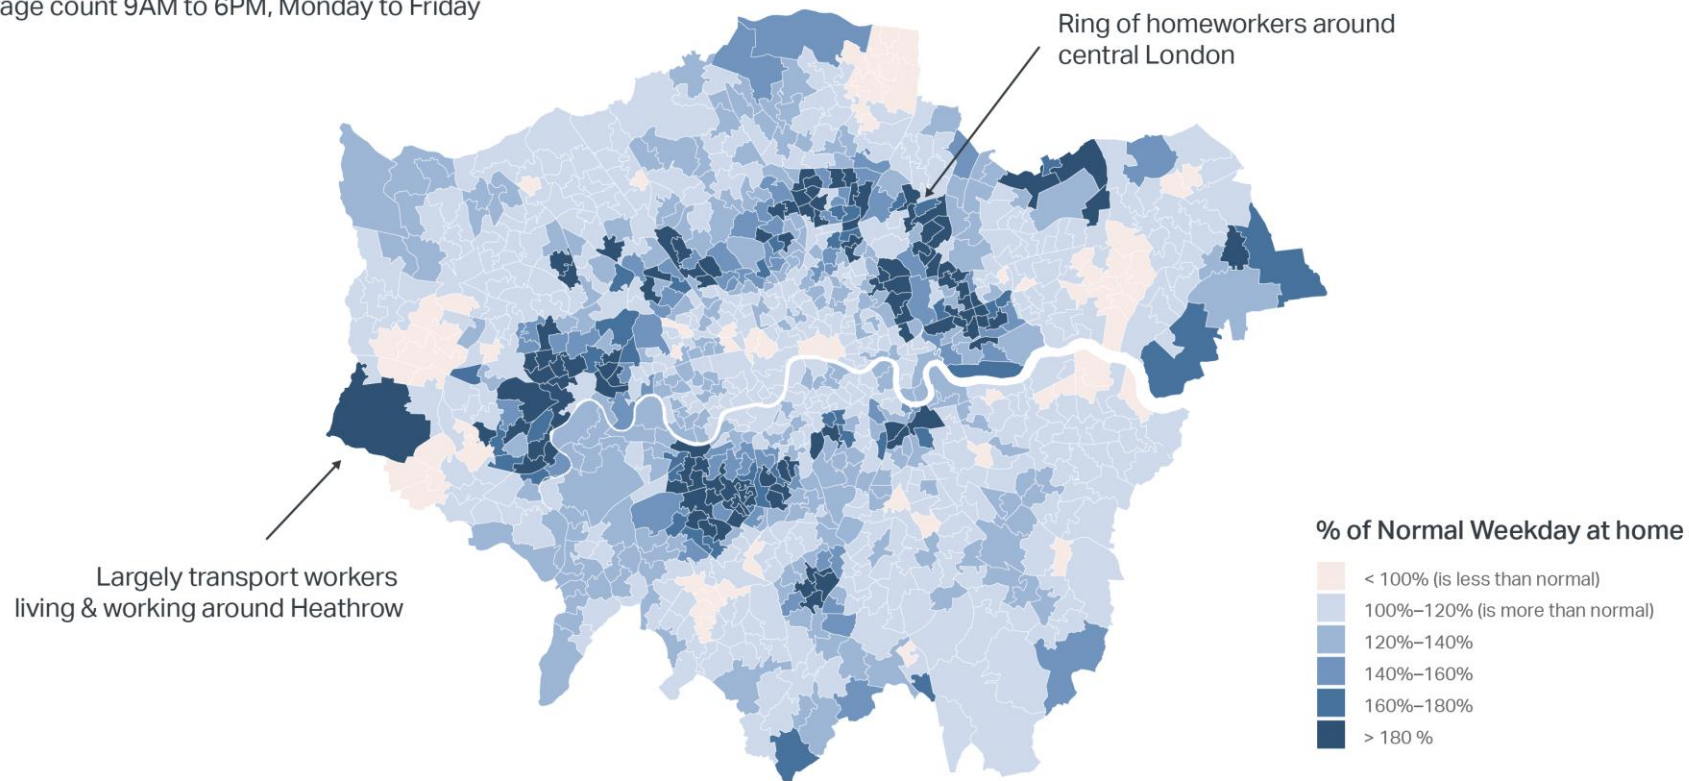

MAYOR OF LONDON

London's Recovery

A STRONG RECOVERY BUT NOW FACING UNCERTAINTY

TRAVEL PATTERNS ARE CHANGING

MEASURING LONDON'S BUSYNESS

London's Ring of (Weekday) Homeworkers - June 2022

O2 Residential People Counts - 01 June to 24 June 2022

Average count 9AM to 6PM, Monday to Friday

Based on anonymised & aggregated data from O2
Graphic by GLA City Intelligence

CITY INTELLIGENCE