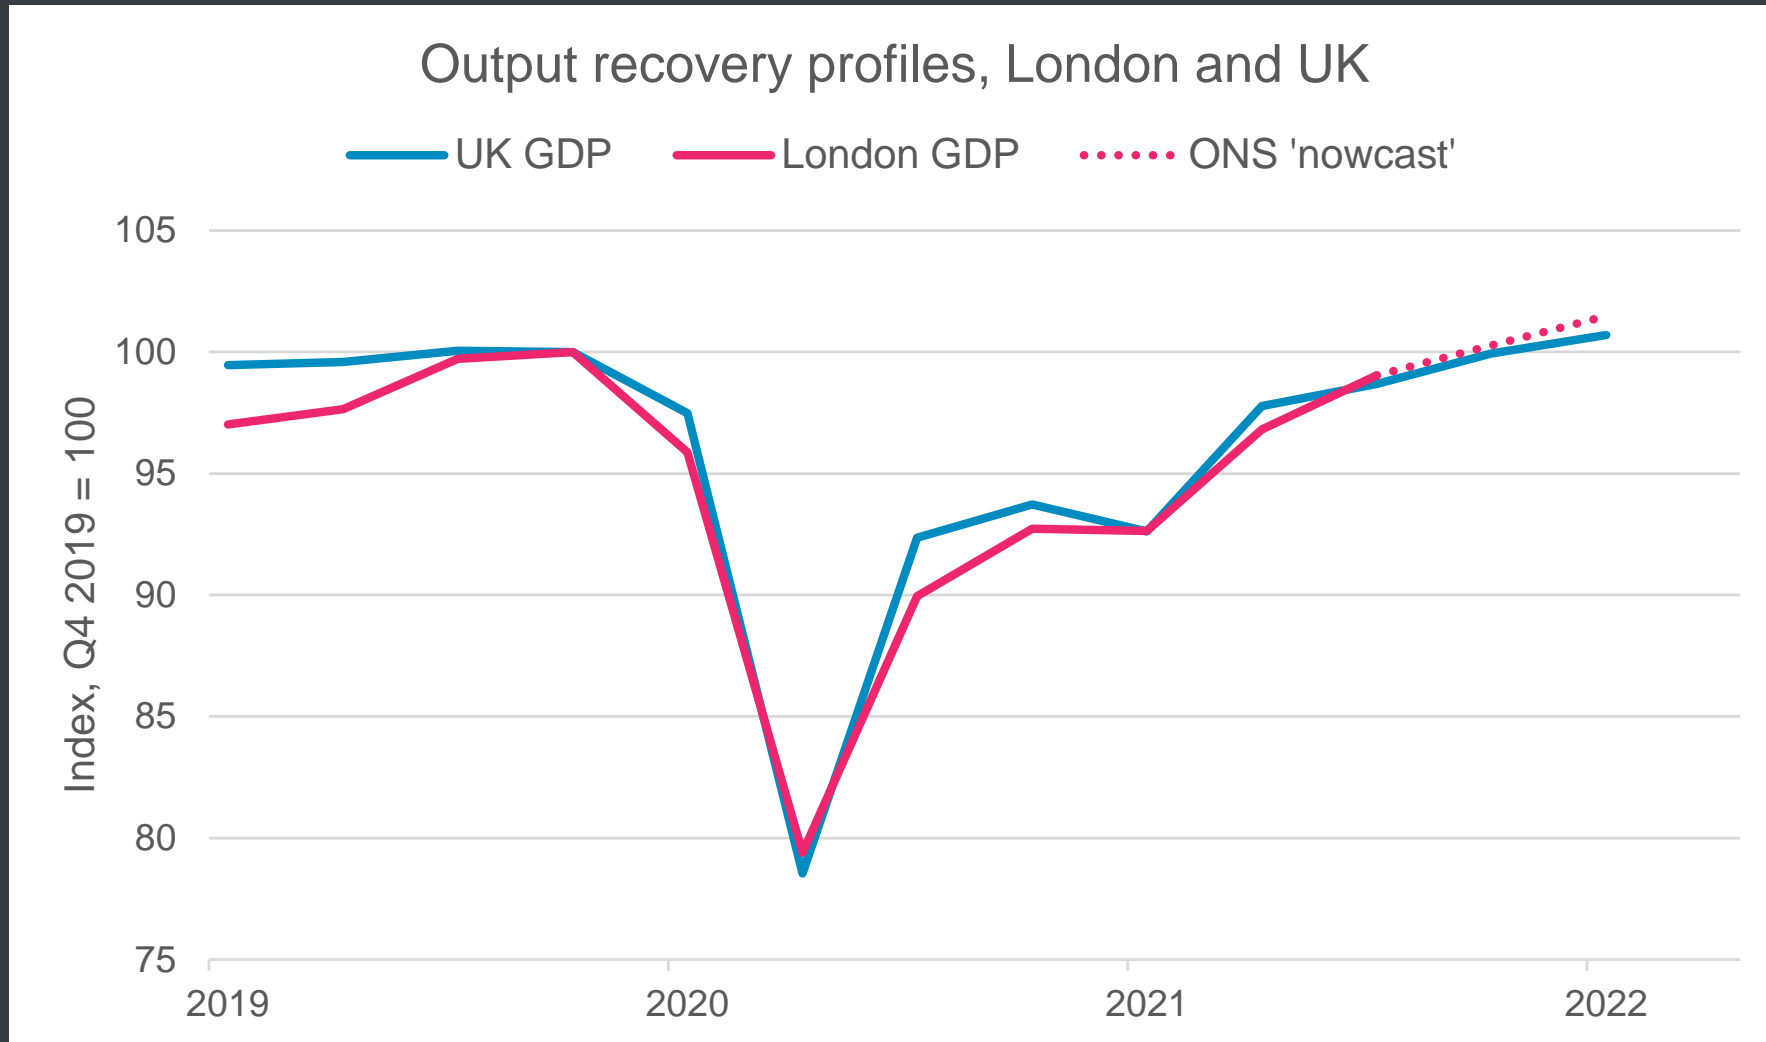

MAYOR OF LONDON

London's Recovery

A STRONG RECOVERY BUT NOW FACING UNCERTAINTY

TRAVEL PATTERNS ARE CHANGING

MEASURING LONDON'S BUSYNESS

London's Ring of (Weekday) Homeworkers - June 2022

O2 Residential People Counts - 01 June to 24 June 2022

Average count 9AM to 6PM, Monday to Friday

Based on anonymised & aggregated data from O2
Graphic by GLA City Intelligence

CITY INTELLIGENCE